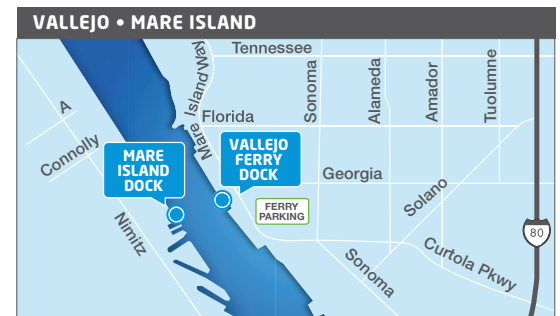

Vallejo/San Francisco

Mare Island Ferry service begins on March 6, 2017

The Water Emergency Transportation Authority (WETA) will begin providing San Francisco Bay Ferry service between Mare Island and the Vallejo Terminal on March 6, 2017.

Mare Island weekday service will consist of seven trips between Mare Island and Vallejo; the weekend schedule provides four trips.

The standard fare for a trip between Mare Island and the Vallejo Ferry Terminal is proposed to be \$1.60 — the same as current Short Hop fares elsewhere in the WETA system. The Mare Island Short Hop fare for Seniors and Disabled passengers will be \$0.80.

Passengers boarding at Mare Island may stay onboard and continue on to San Francisco, paying only the standard Vallejo-to-San Francisco fare; they will not be charged the additional Short Hop fare. Please note that vessels from Mare Island wait up to 15 minutes after arriving at the Vallejo Terminal before departing for San Francisco.

Initially, there will be no parking fee in Mare Island. Ferry riders may park in designated areas at the Mare Island Ferry Terminal.

For more information visit SanFranciscoBayFerry.com

**Mare Island Ferry Dock:
1050 Nimitz Avenue, Vallejo**